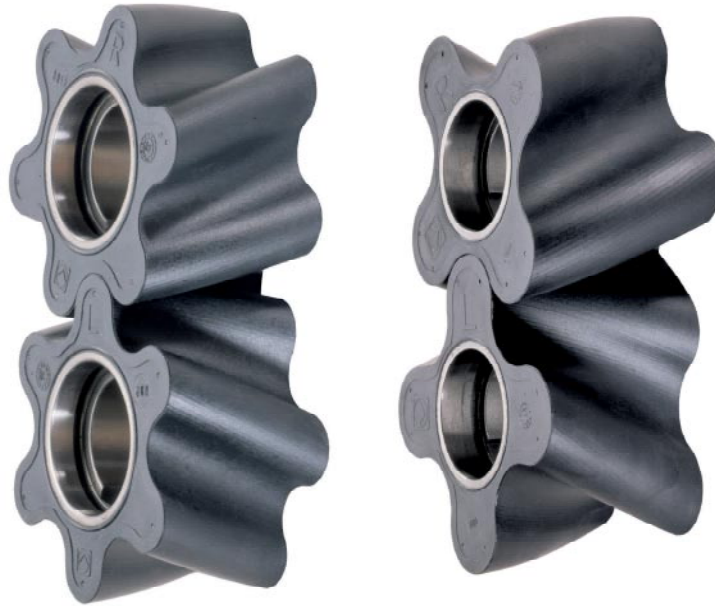

Advantages

VOGELSANG

Sludge Pump
Division

Vogelsang's exclusive HiFlo Rotary Lobe design comes in a six-wing configuration for our V100 series pumps and a four wing configuration for our VX136 & VX186 series pumps.

Tech Tip

Advantages of Vogelsang Rotary Lobe Pumps

Like progressing cavity pumps, rotary lobe pumps belong to the pump type known as positive displacement pumps. Due to its compact design, a rotary lobe pump can be advantageously used even for high discharge rates. In the following the special benefits of rotary pumps are described in comparison to progressing cavity pumps.

No vibration in Voglesang Rotary Lobe Pumps

An important difference between the Vogelsang pump and a PC-pump is the type of bearing arrangement for the rotating elements. In a PC-pump the rotating "rotor" is supported only by the elastic "stator". No extra bearings support the rotor which is rotating eccentrically with the center of gravity moving up and down.

Vogelsang HiFlo® Sludge Pump

The rotating elements of a rotary lobe pump, on the other hand are supported by 100,000 hour B-10 life bearings. There is no eccentric movement and therefore no inertia forces that would limit the rotational speed.